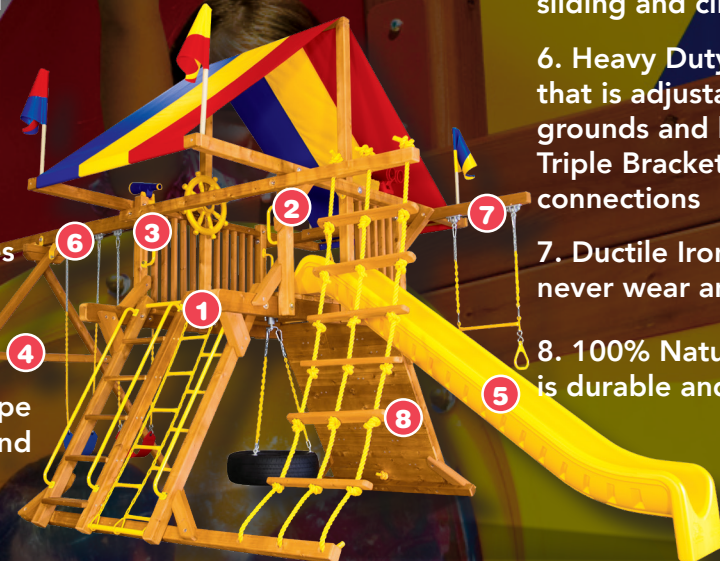

FREE

SITE VISITS
see store for details

RAINBOW PLAY SYSTEMS | 303-292-0206
With this coupon. Not valid with other offers.
Expires 03/03/2024.

7935 W. 14th Ave Lakewood, CO 80214

303-292-0206

Denver area's best kid's indoor play option!

www.swingsetscolorado.com

★ ★ ★ **Hurry in for Swing Set Savings!** ★ ★ ★
Free Site Visit ● 60% Off Display Models ● \$50 OFF Birthday Parties

America's Most Trusted Brand Name

#1
Voted Most Popular

13B Sunshine Castle Pkg II Popular

The Most Durable Swing Set for your Backyard

- 1. Recessed Hardware with Safety Caps minimizes the risk of children getting scratched or cut
- 2. Notched Wooden Brackets brace the beams with maximum support
- 3. Powder Coated Safety Handles made to reduce slipping on handles and bars
- 4. Heavy Duty Polypropylene Rope designed to eliminate tangling and be easier to grab